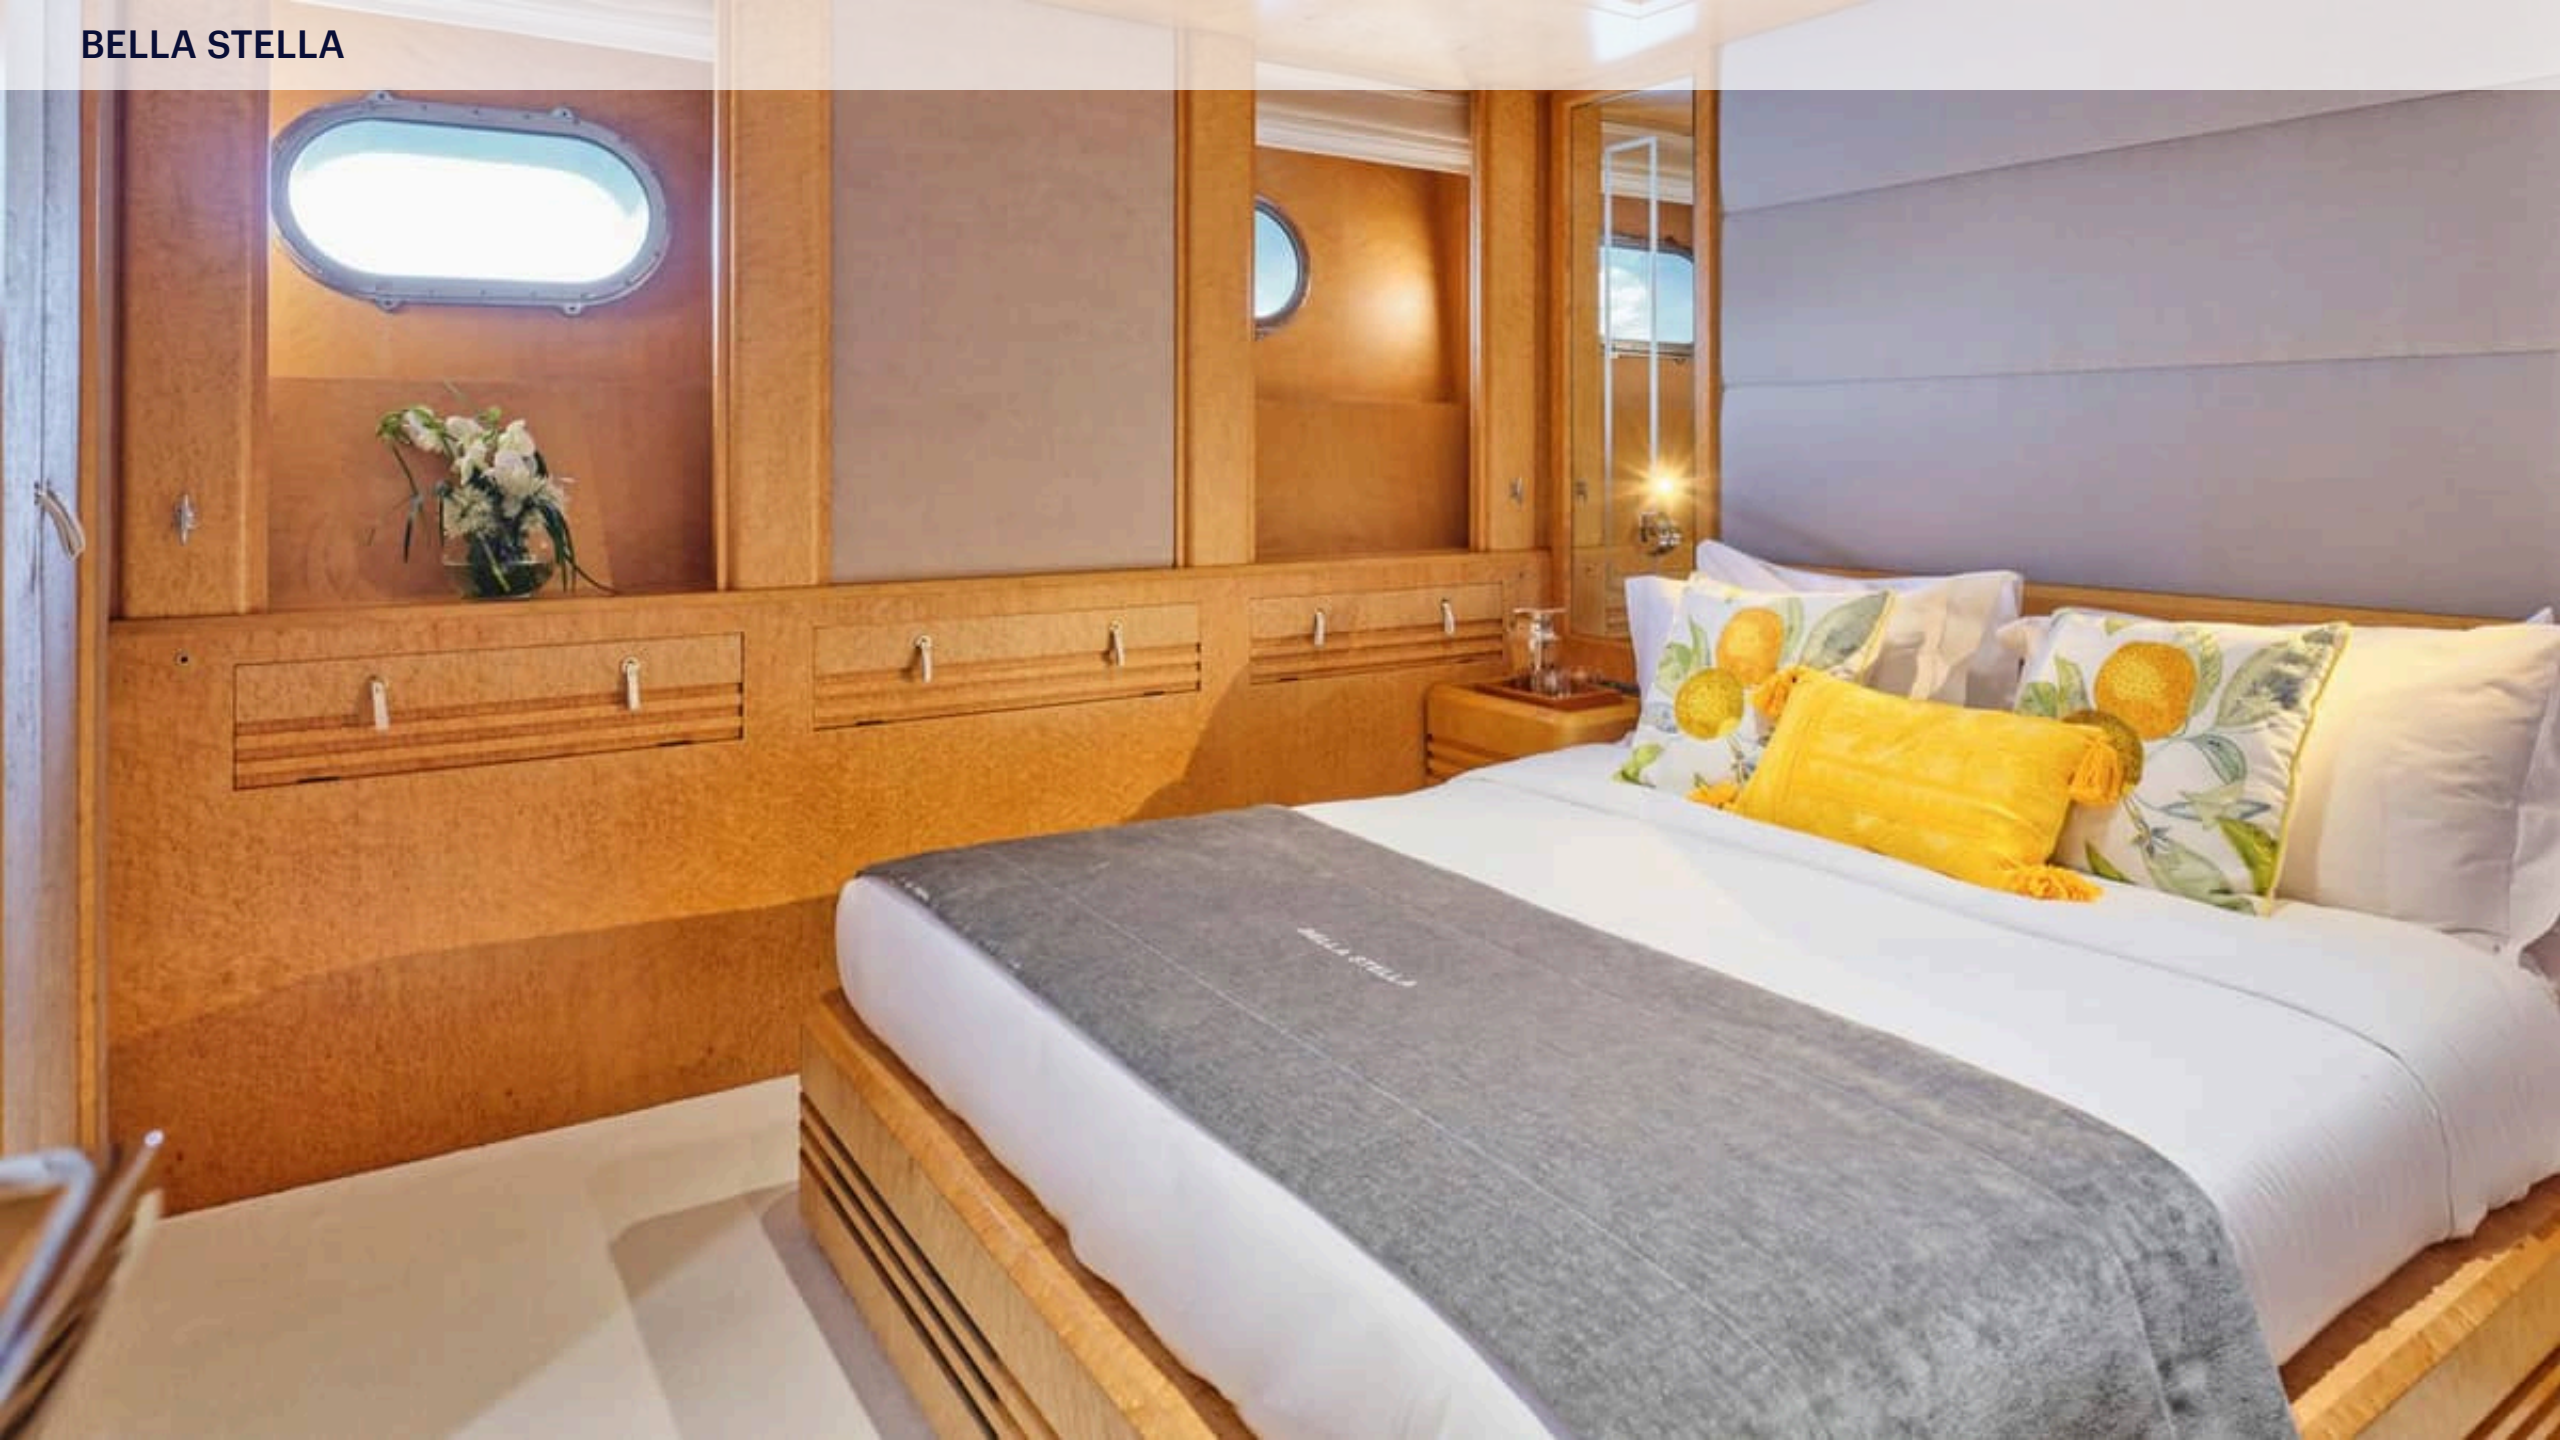

BELLA STELLA