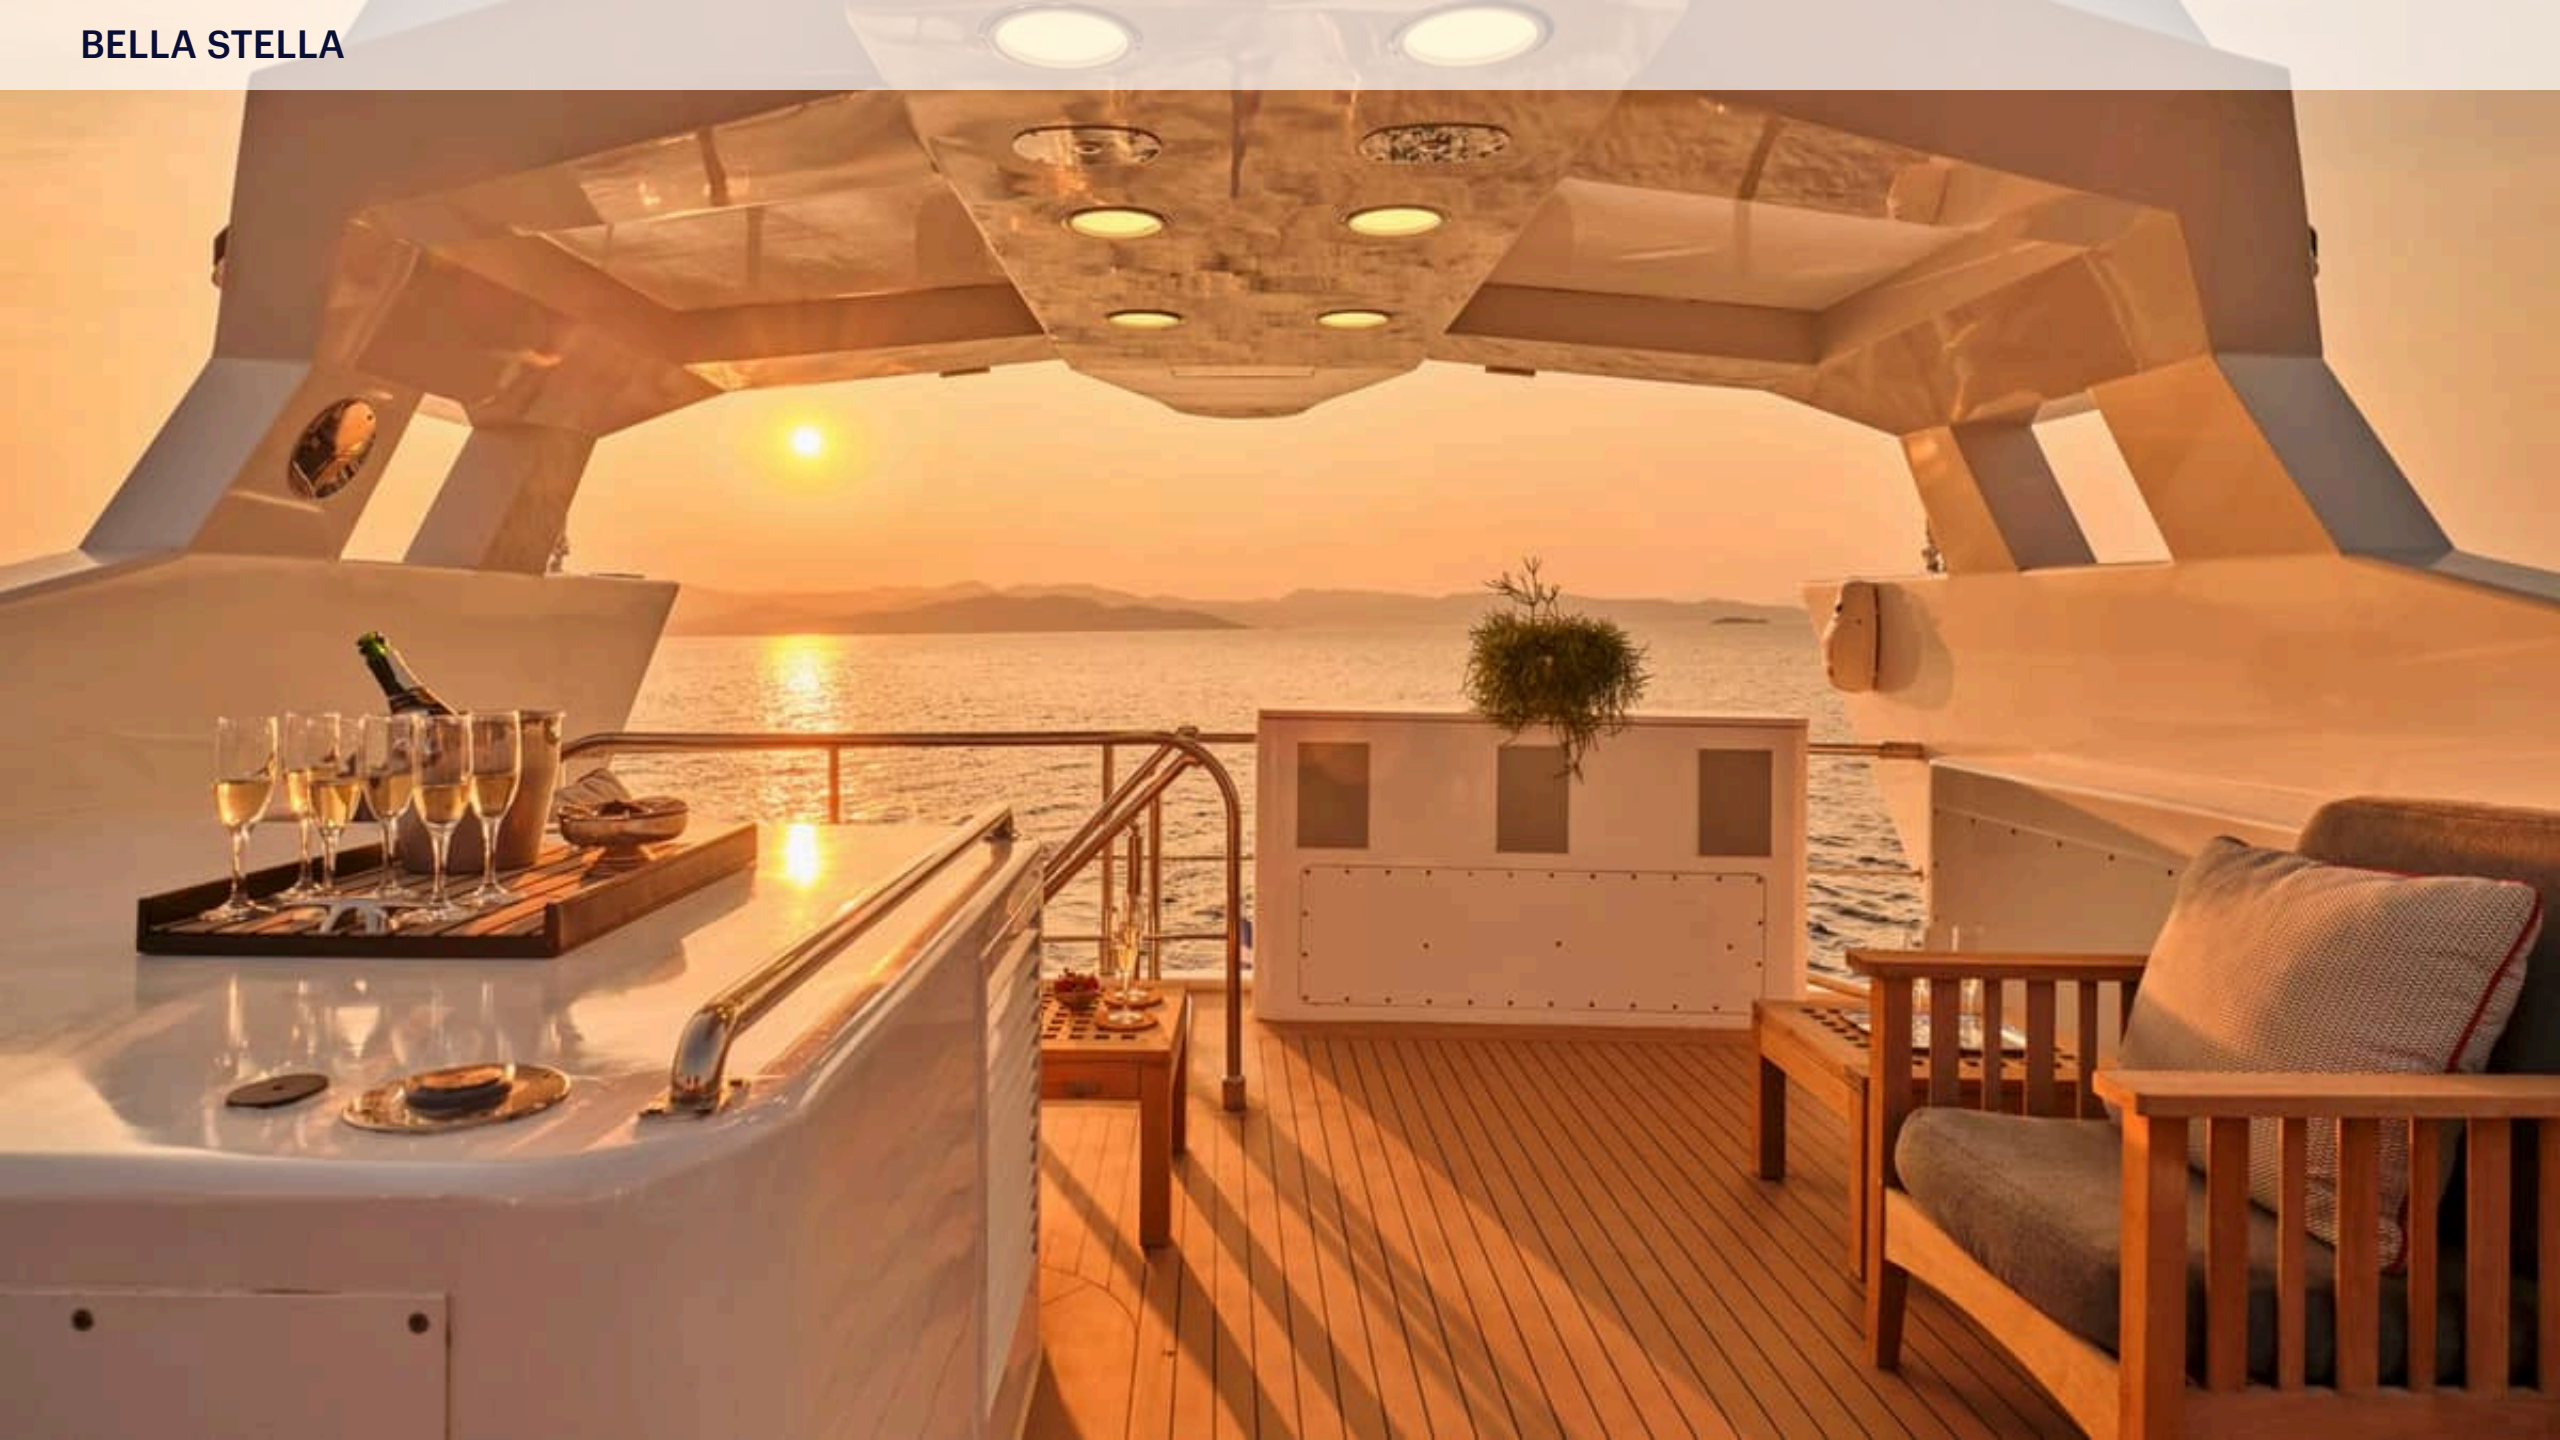

BELLA STELLA