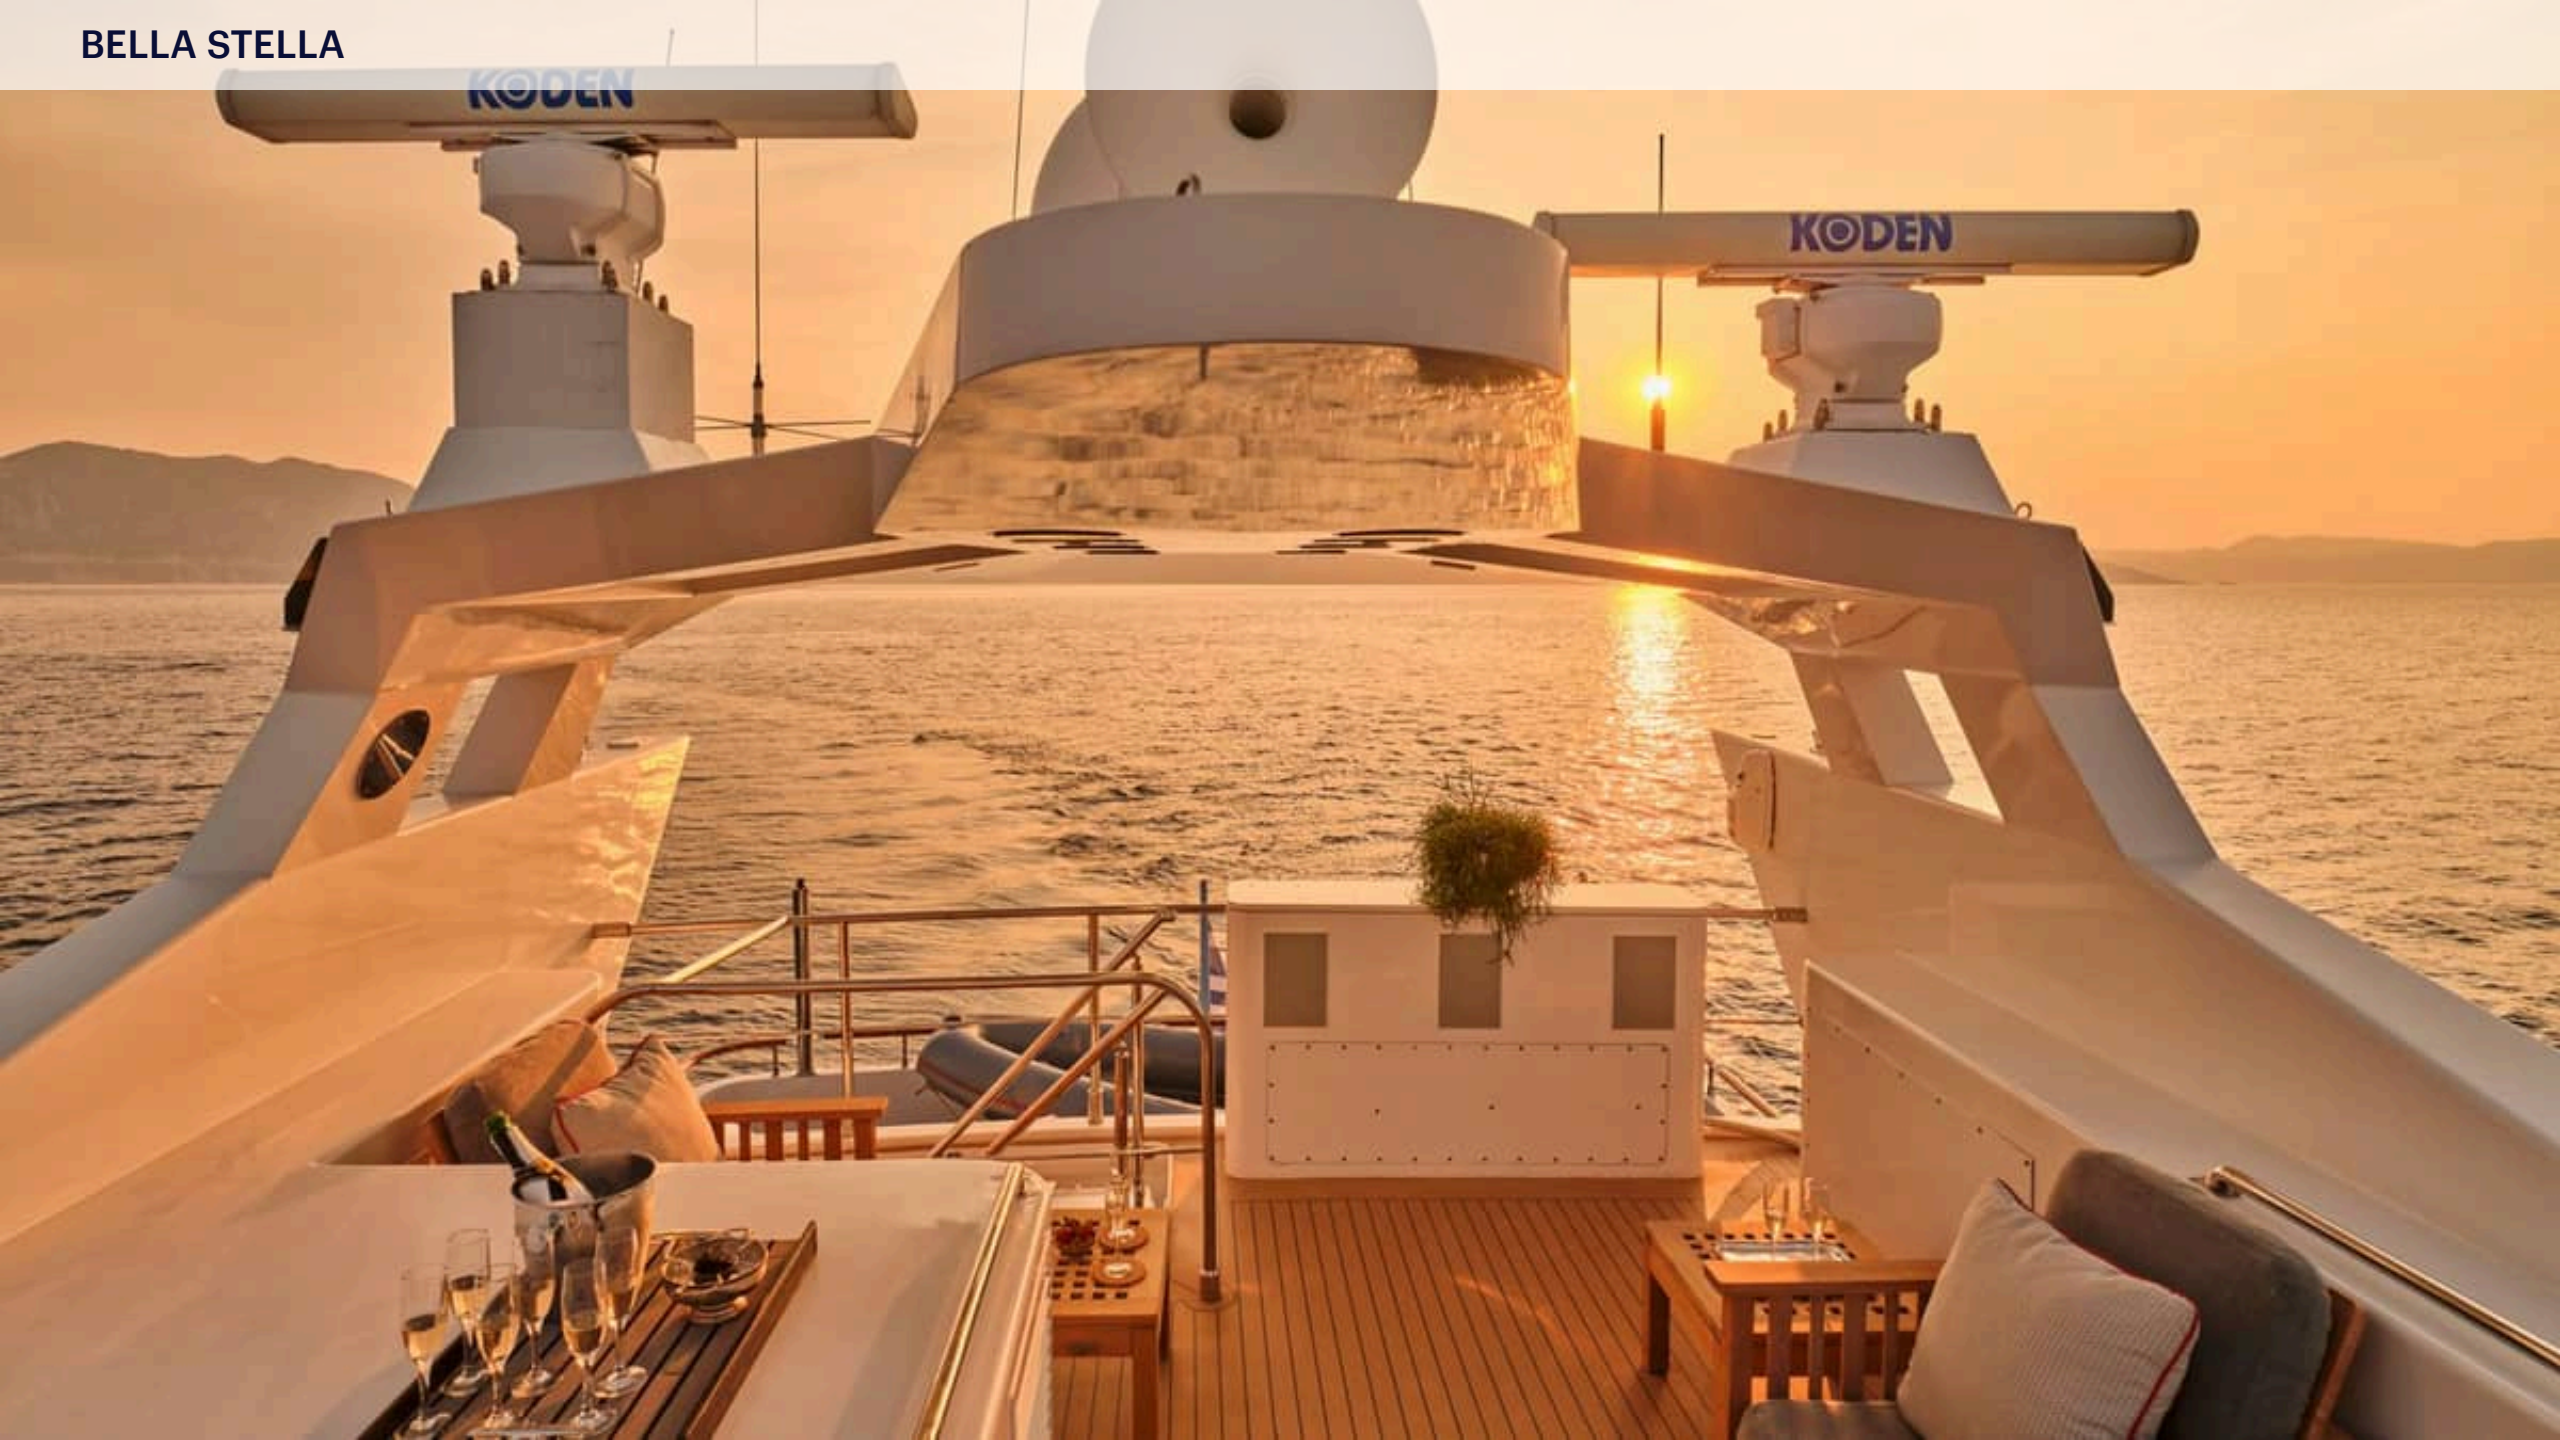

BELLA STELLA